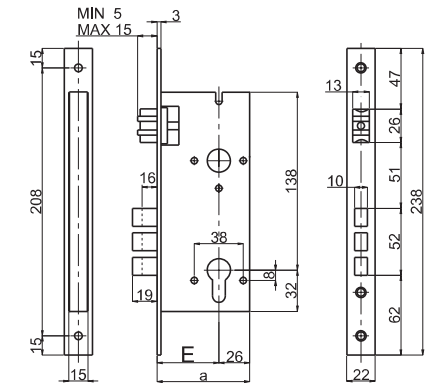

| Code        | Finishing |  |          |    |    |   |    |
|-------------|-----------|--|----------|----|----|---|----|
| W3210 85 40 | 7         |  |          |    | 40 |   |    |
| W3210 85 45 | 7         |  |          |    | 45 |   |    |
| W3210 85 50 | 7         |  |          |    | 50 |   |    |
| W3210 85 60 | 7         |  |          |    | 60 |   |    |
| W3210 85 70 | 7         |  |          |    | 70 |   |    |
| W3210 85 80 | 7         |  |          |    | 80 |   |    |
| W3215 85 40 | 7         |  | 22x3x238 | 85 | 40 | 1 | 25 |
| W3215 85 45 | 7         |  |          |    | 45 |   |    |
| W3215 85 50 | 7         |  |          |    | 50 |   |    |
| W3215 85 60 | 7         |  |          |    | 60 |   |    |
| W3215 85 70 | 7         |  |          |    | 70 |   |    |
| W3215 85 80 | 7         |  |          |    | 80 |   |    |

**W3216/85** Bathroom lock | Double square hole 8mm | Bolt and Latch

| Code        | Finishing |   |          |    |    |   |    |
|-------------|-----------|---|----------|----|----|---|----|
| W3216 85 40 | 7         |   |          |    | 40 |   |    |
| W3216 85 45 | 7         |   |          |    | 45 |   |    |
| W3216 85 50 | 7         |   |          |    | 50 |   |    |
| W3216 85 60 | 7         | 1 | 22x3x238 | 85 | 60 | 1 | 25 |
| W3216 85 70 | 7         |   |          |    | 70 |   |    |
| W3216 85 80 | 7         |   |          |    | 80 |   |    |