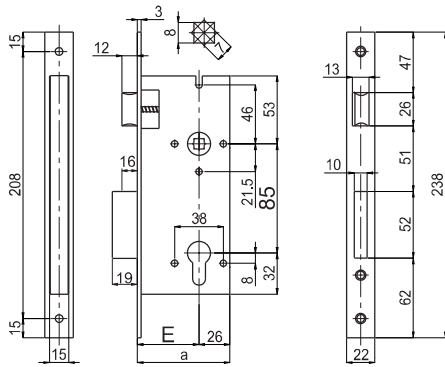

Mortice locks for profile cylinder | Closed Lock Case | DIAMONDS Style

W3210/85 - W3215/85 Bolt and Latch | 1-2 Turns | Cylinder movement

Code	Finishing						
W3210 85 40	7				40		
W3210 85 45	7				45		
W3210 85 50	7				50		
W3210 85 60	7				60		
W3210 85 70	7				70		
W3210 85 80	7				80		
W3215 85 40	7		22x3x238	85	40	1	25
W3215 85 45	7				45		
W3215 85 50	7				50		
W3215 85 60	7				60		
W3215 85 70	7				70		
W3215 85 80	7				80