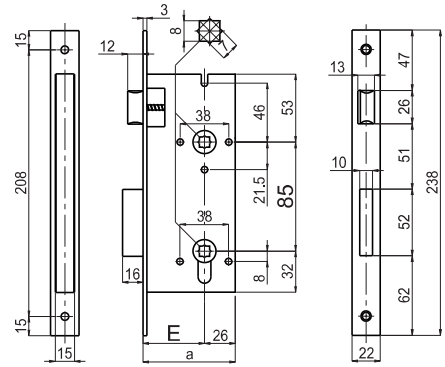

| Code        | Finishing |  |          |    |    |   |    |
|-------------|-----------|--|----------|----|----|---|----|
| W3210 85 40 | 7         |  |          |    | 40 |   |    |
| W3210 85 45 | 7         |  |          |    | 45 |   |    |
| W3210 85 50 | 7         |  |          |    | 50 |   |    |
| W3210 85 60 | 7         |  |          |    | 60 |   |    |
| W3210 85 70 | 7         |  |          |    | 70 |   |    |
| W3210 85 80 | 7         |  |          |    | 80 |   |    |
| W3215 85 40 | 7         |  | 22x3x238 | 85 | 40 | 1 | 25 |
| W3215 85 45 | 7         |  |          |    | 45 |   |    |
| W3215 85 50 | 7         |  |          |    | 50 |   |    |
| W3215 85 60 | 7         |  |          |    | 60 |   |    |
| W3215 85 70 | 7         |  |          |    | 70 |   |    |
| W3215 85 80 | 7         |  |          |    | 80 |   |    |

**W3216/85** Bathroom lock | Double square hole 8mm | Bolt and Latch

| Code        | Finishing |   |          |    |    |   |    |
|-------------|-----------|---|----------|----|----|---|----|
| W3216 85 40 | 7         |   |          |    | 40 |   |    |
| W3216 85 45 | 7         |   |          |    | 45 |   |    |
| W3216 85 50 | 7         |   |          |    | 50 |   |    |
| W3216 85 60 | 7         | 1 | 22x3x238 | 85 | 60 | 1 | 25 |
| W3216 85 70 | 7         |   |          |    | 70 |   |    |
| W3216 85 80 | 7         |   |          |    | 80 |   |    |