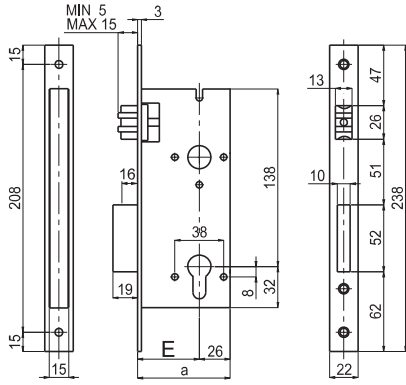

W3212 - W3217

Bolt | Adjustable roller | 1-2 Turns

Code Code	Finitura Finishing						
W3212 40 ___ 7							40
W3212 45 ___ 7							45
W3212 50 ___ 7							50
W3212 60 ___ 7							60
W3212 70 ___ 7							70
W3212 80 ___ 7							80
W3217 40 ___ 7							40
W3217 45 ___ 7							45
W3217 50 ___ 7							50
W3217 60 ___ 7							60
W3217 70 ___ 7							70
W3217 80 ___ 7							80